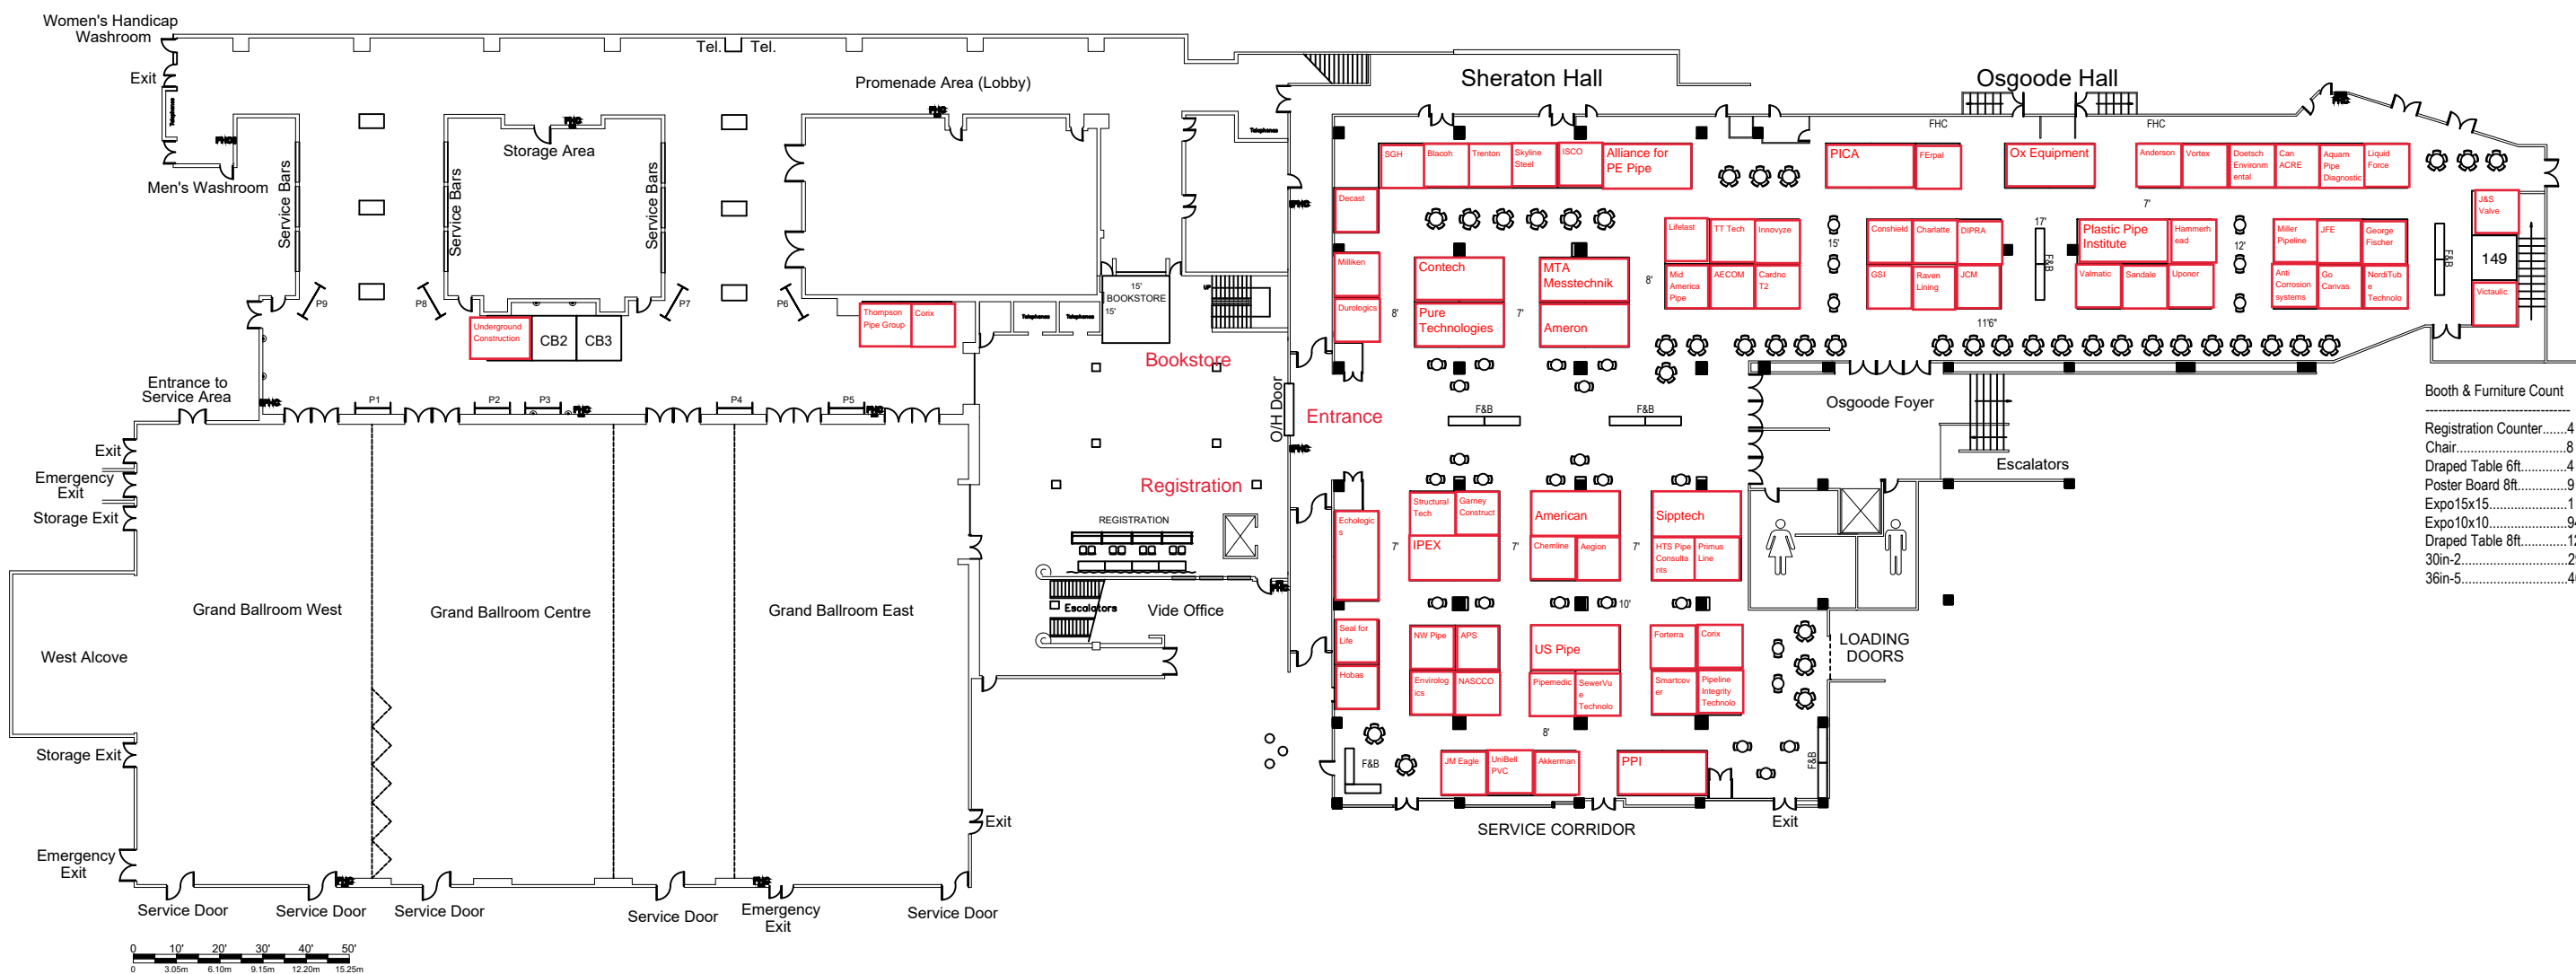

The Sheraton Centre
Sheraton Toronto Lower Concourse

Booth & Furniture Count

Registration Counter	4
Chair	8
Draped Table 6ft	4
Poster Board 8ft	9
Expo15x15	1
Expo10x10	94
Draped Table 8ft	12
30in-2	29
36in-5	40